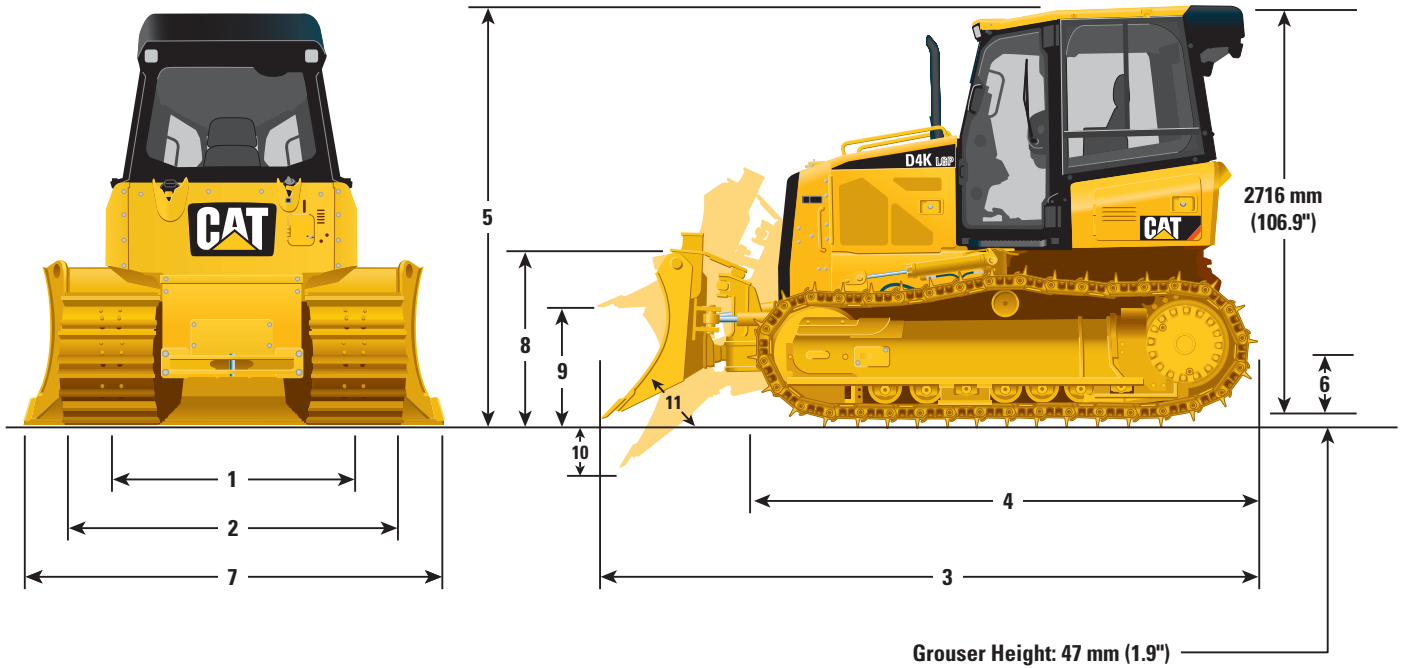

D4K

Track-Type Tractor

CATERPILLAR®

Cat® Cat C4.4 ACERT Diesel Engine

Net power (SAE J1349)	62.6 kW	84 hp
-----------------------	---------	-------

Weights

Operating weight – XL	8147 kg	17,961 lb
Operating weight – LGP	8501 kg	18,742 lb

Dimensions

All dimensions are approximate.

	XL	LGP
1 Track gauge	1550 mm (61")	1725 mm (67.9")
2 Width of tractor (std shoes, no blade)	2010 mm (79.1")	2360 mm (92.9")
3 Overall length (w/blade)	4274 mm (168.3")	4266 mm (168")
4 Length of basic tractor (w/o blade)	3275 mm (128.9")	3275 mm (128.9")
5 Tractor height	2763 mm (108.8")	2763 mm (108.8")
6 Ground clearance	332 mm (13")	332 mm (13")

BLADE	XL	Intermediate	LGP
7 Blade width	2782 mm (109.5")	2921 mm (115")	3149 mm (123.9")
8 Blade height	1010 mm (39.8")	860 mm (33.9")	910 mm (35.8")
9 Blade lift height	743 mm (29.3")	743 mm (29.3")	708 mm (27.9")
10 Digging depth	573 mm (22.5")	590 mm (23.2")	590 mm (23.2")
11 Blade cutting edge angle, adjustable	52° to 58°	52° to 58°	52° to 58°
Maximum tilt	387 mm (15.2")	448 mm (17.6")	438 mm (17.2")
Maximum angle (either side)	25°	25°	25°
Blade width at maximum angle	2542 mm (100.1")	2669 mm (105.1")	2874 mm (113.1")
Blade capacity (SAE)	1.98 m ³ (2.59 yd ³)	1.50 m ³ (1.96 yd ³)	1.85 m ³ (2.42 yd ³)